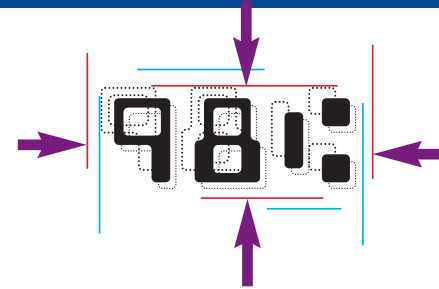

Major Selling Points

- **Three Model Choices**— providing security options to fit your need.
- **New Class of Printing**— at 55 pages per minute, the 4350 stands alone as a cost effective mid-level production printer.
- **Low Cost of Ownership**— HP award-winning reliability combined with superior fraud and theft deterrence from TROY.
- **Improved value**— fastest work group printer in it's class. The ability to accommodate 5 trays, higher duty cycle.
- **Versatile supply options**— All TROY printers are fully compatible with TROY MICR cartridges and standard HP cartridges.

TROY Exclusive Security Features

3-Position Printer Key Locks and Paper Tray Locks

Most businesses locate their workgroup printer in an open office environment. This creates a security risk. TROY offers MICR locks and paper tray locks to reduce the risk of check stock theft and printer misuse.

Standard on TROY MICR 4350n Secure Ex.
Tray locks optional on other MICR 4350n printers.

Exclusive TROYmark™ Intelligent Anti-tampering Technology

TROYmark™ is a watermark of user-defined variable data, printed diagonally across each check. It provides state-of-the-art deterrence of fraudulent check alteration.

Standard on TROY MICR 4350n Secure Ex.

ExPT™ Exact Positioning Technology

A MICR line out of alignment is one cause of rejected checks, a multi-million dollar problem for banks and companies. ExPT™ allows users to precisely adjust the MICR line without affecting the data file.

Available on all TROY MICR 4350n series printers.

Built-in Secure Encryption and Decryption

Data security is critical in a distributed printing application. TROY's encryption/ decryption technology "unlocks" and prints the data only when it is received at the TROY printer.